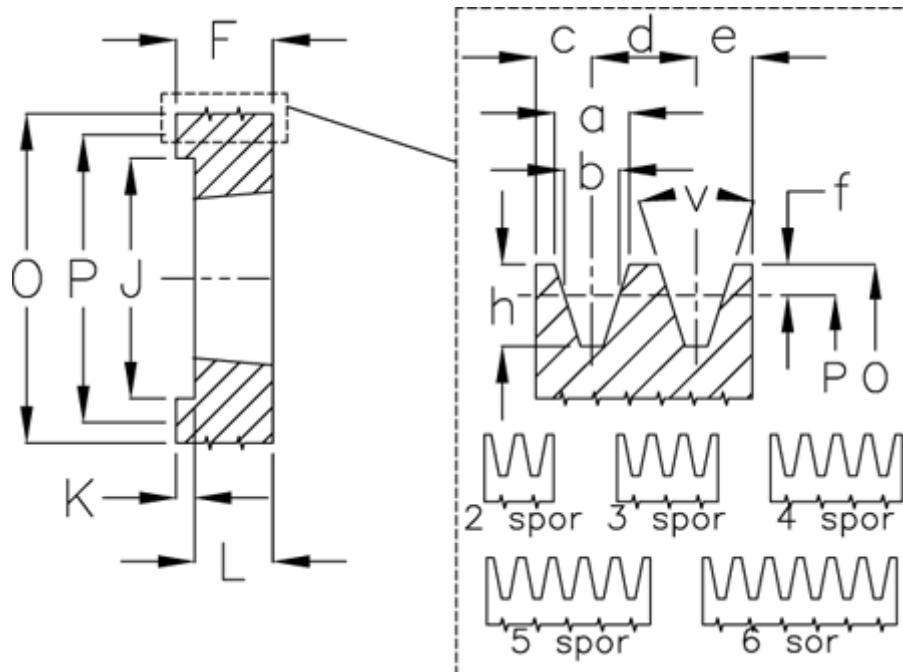

Article number: 604113010603

Description: V-belt pulley SPZ 106/3 TL1610

Measures

a	= 9,7	For bush	= 1610	P	= 106
b	= 8,5	h	= 11	Type	= SPZ
Bush ζ max	= 42	J	= 76.0	v	= 38 grader
c	= 8	K	= 15		
d	= 12	L	= 25		
e	= 8	m	= -		
f	= 2	Number of ribs	= 3		
F	= 40	O	= 110		